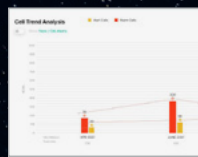

### How it Works

**1 Provide Your Map**  
Share your area of interest

**4 Track Moisture Trends**  
EarthWorks monitors moisture changes over time

**2 Grid Division**  
We'll break it down into smaller sections