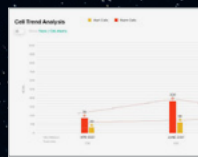

### How it Works

**1 Provide Your Map**  
Share your area of interest

**4 Track Moisture Trends**  
EarthWorks monitors moisture changes over time

**2 Grid Division**  
We'll break it down into smaller sections